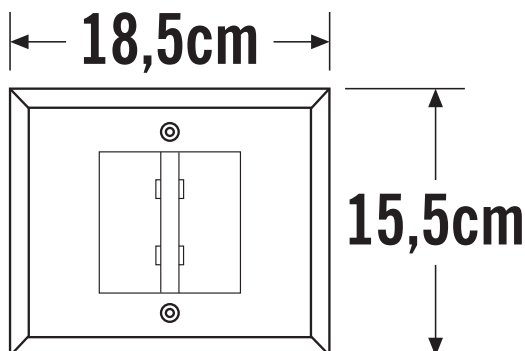

SPECIFICATION

- Ingress protection: IP65
- Class: Class I - Single Insulated, Earthed
- Voltage: 230V