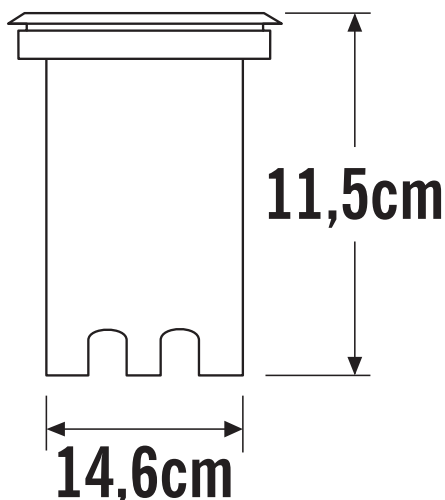

SPECIFICATION

- Ingress protection: IP65
- Class: Class I - Single Insulated, Earthed
- Voltage: 230V