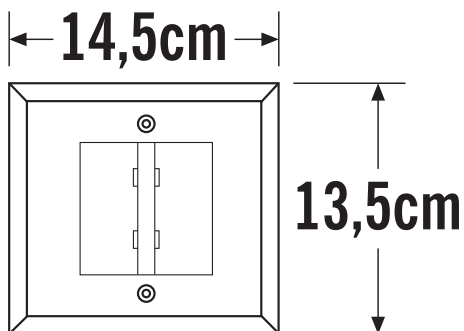

SPECIFICATION

- Ingress protection: IP65
- Class: Class I - Single Insulated, Earthed
- Voltage: 230V