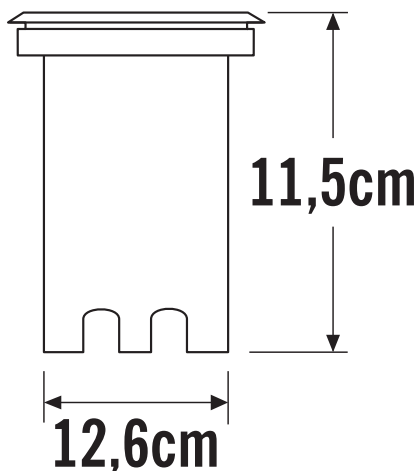

SPECIFICATION

- Ingress protection: IP65
- Class: Class I - Single Insulated, Earthed
- Voltage: 230V