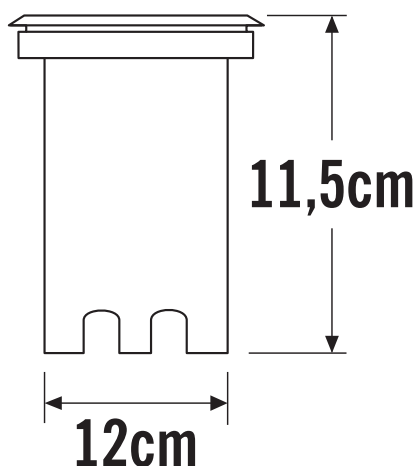

SPECIFICATION

- Ingress protection: IP65
- Class: Class I - Single Insulated, Earthed
- Voltage: 230V