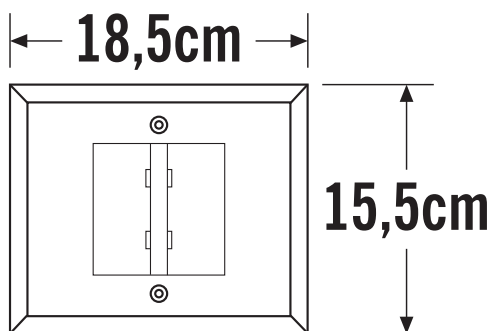

SPECIFICATION

- Ingress protection: IP65
- Class: Class I - Single Insulated, Earthed
- Voltage: 230V