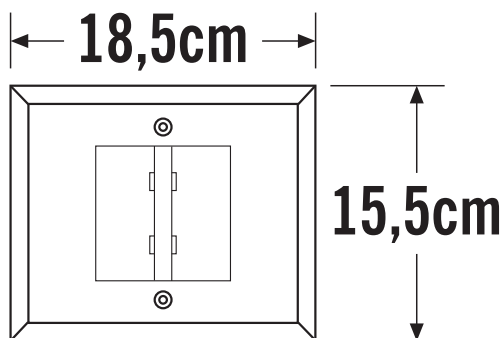

SPECIFICATION

- Ingress protection: IP65
- Class: Class I - Single Insulated, Earthed
- Voltage: 230V