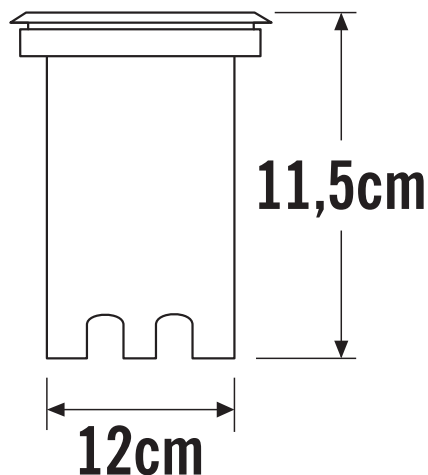

SPECIFICATION

- Ingress protection: IP65
- Class: Class I - Single Insulated, Earthed
- Voltage: 230V