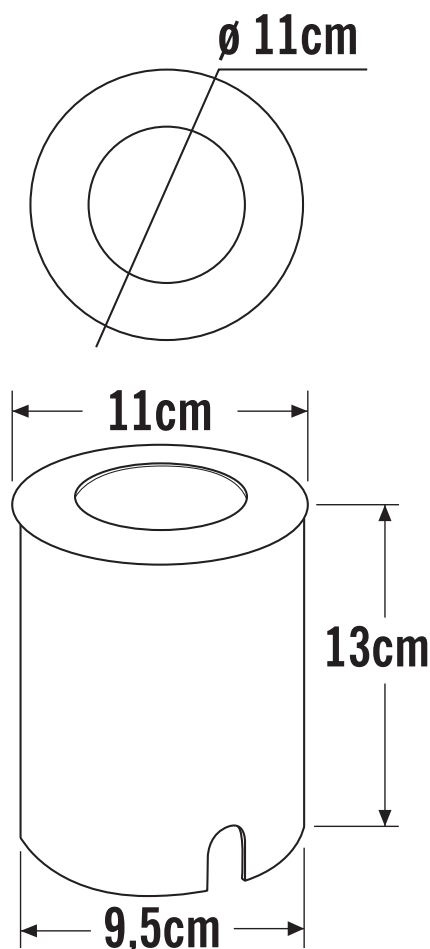

SPECIFICATION

- Ingress protection: IP65
- Class: Class I - Single Insulated, Earthed
- Voltage: 230V