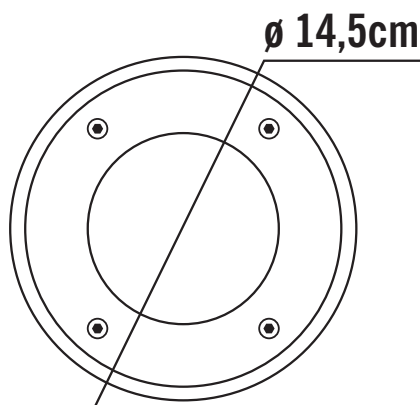

SPECIFICATION

- Ingress protection: IP65
- Class: Class I - Single Insulated, Earthed
- Voltage: 230V