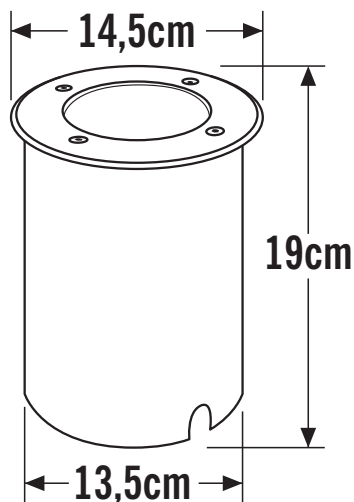

SPECIFICATION

- Ingress protection: IP65
- Class: Class I - Single Insulated, Earthed
- Voltage: 230V