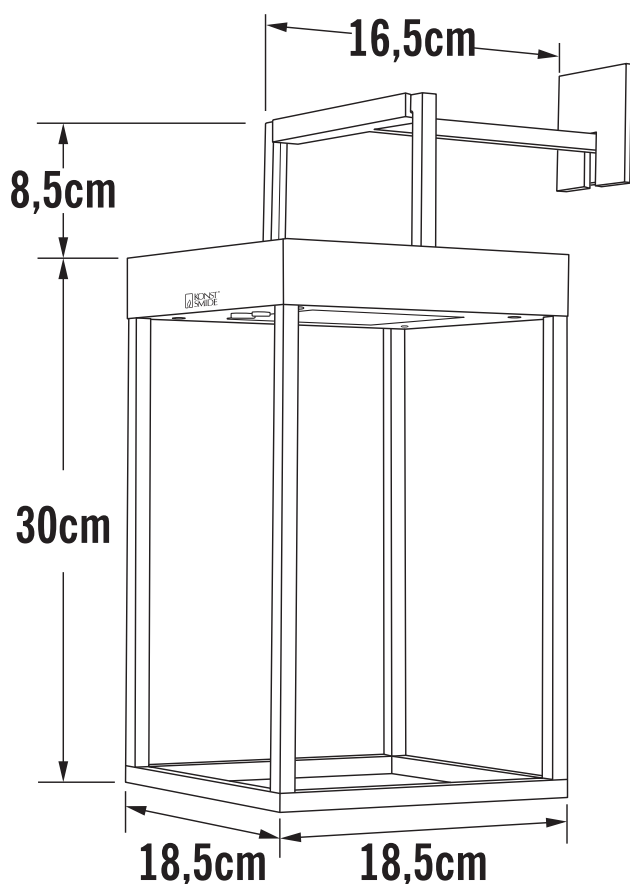

SPECIFICATION

- Ingress protection: IP54
- Sensor: Dusk til Dawn Photocell Sensor
- Class: Class III - Safe Extra Low Voltage Power Source
- Voltage: 3.7V (solar)