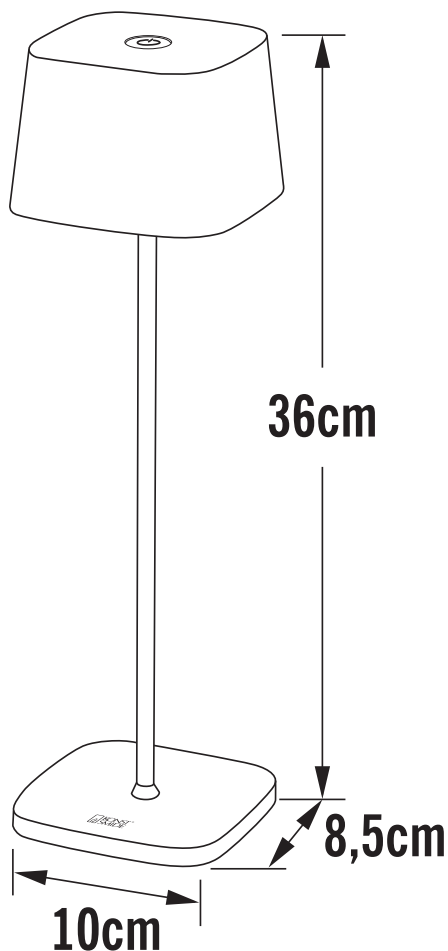

SPECIFICATION

- Ingress protection: IP54
- Class: Class III - Safe Extra Low Voltage Power Source
- Voltage: 12V (battery operated, included)