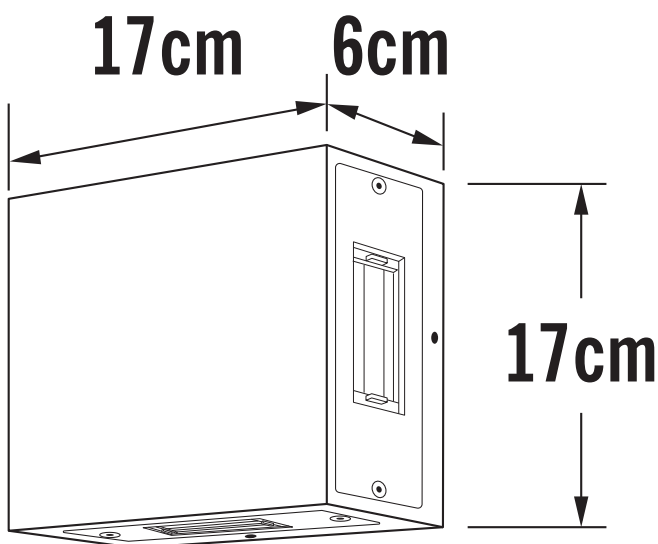

SPECIFICATION

- Ingress protection: IP54
- Class: Class I - Single Insulated, Earthed
- Voltage: 230V