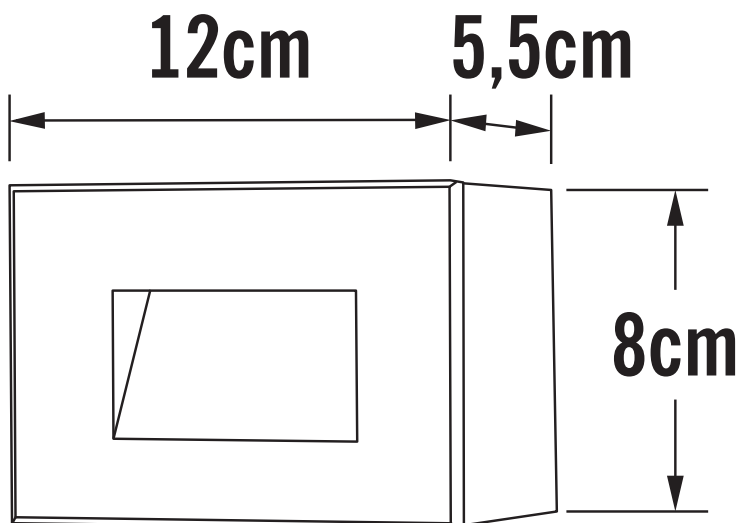

SPECIFICATION

- Ingress protection: IP54
- Class: Class II - Double Insulated, No Earth
- Voltage: 230V