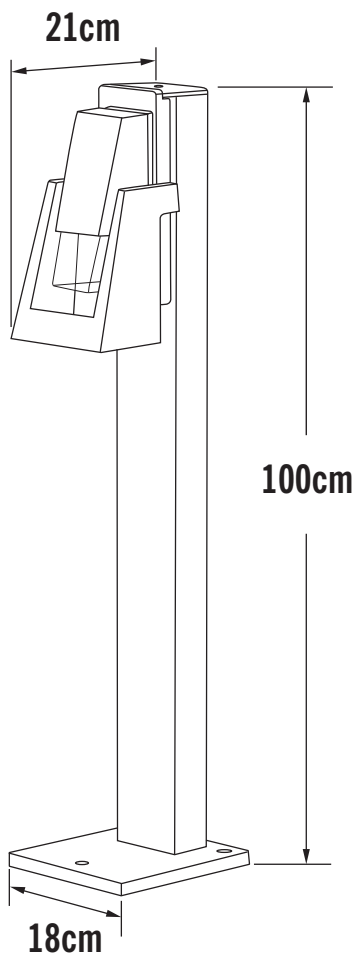

SPECIFICATION

- Ingress protection: IP54
- Class: Class I - Single Insulated, Earthed
- Voltage: 230V