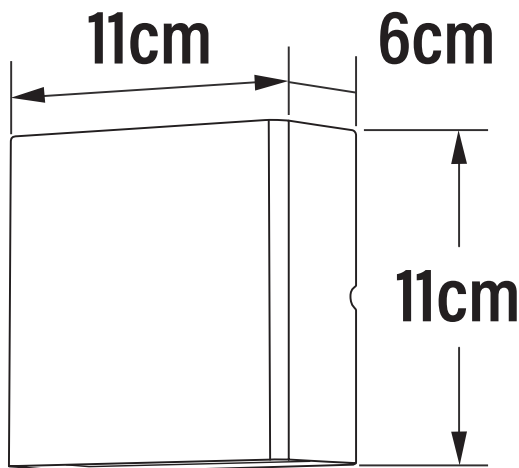

SPECIFICATION

- Ingress protection: IP54
- Class: Class I - Single Insulated, Earthed
- Voltage: 230V