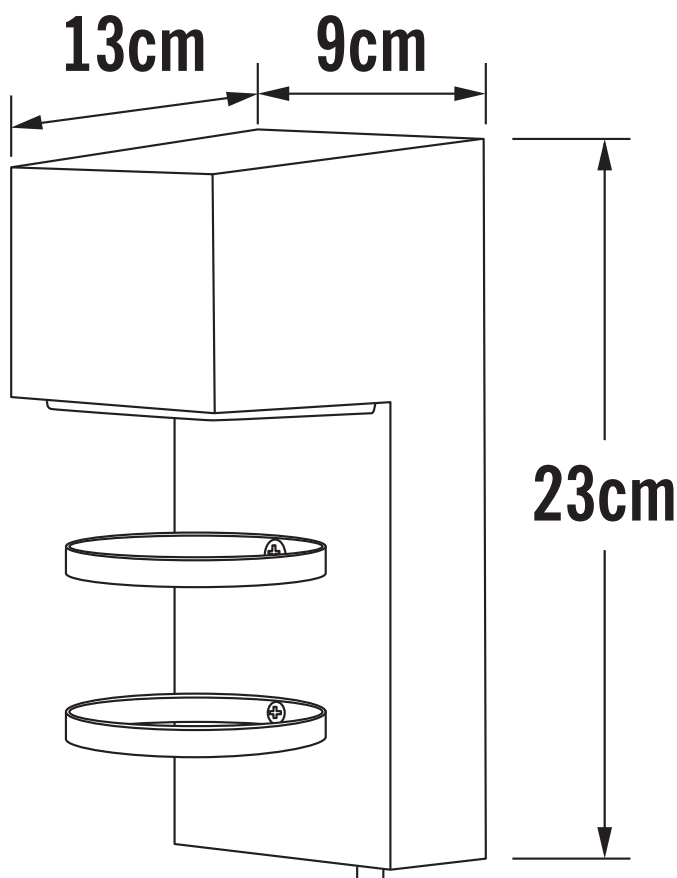

SPECIFICATION

- Ingress protection: IP54
- Class: Class I - Single Insulated, Earthed
- Voltage: 230V