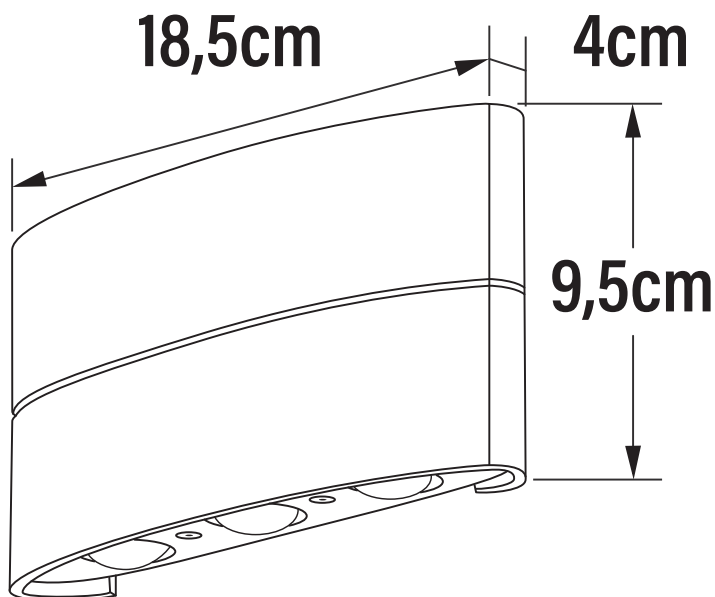

SPECIFICATION

- Ingress protection: IP54
- Class: Class I - Single Insulated, Earthed
- Voltage: 230V