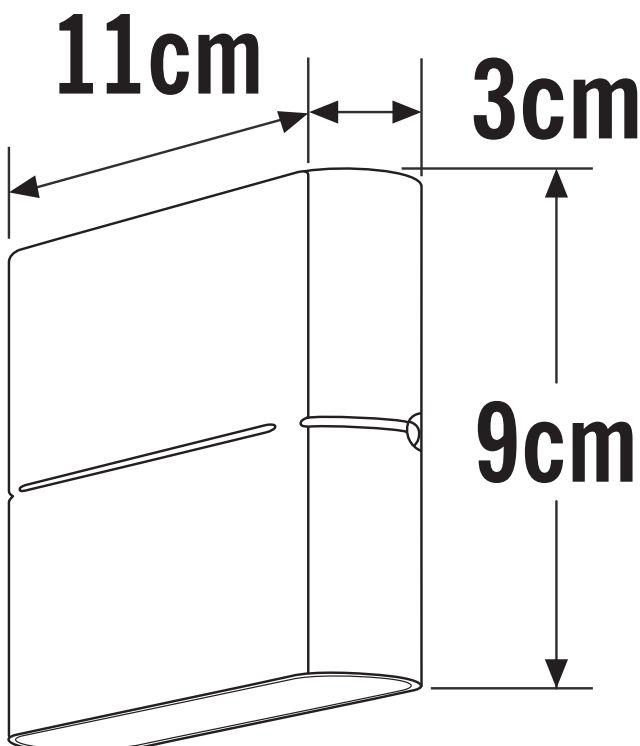

SPECIFICATION

- Ingress protection: IP54
- Class: Class I - Single Insulated, Earthed
- Voltage: 230V