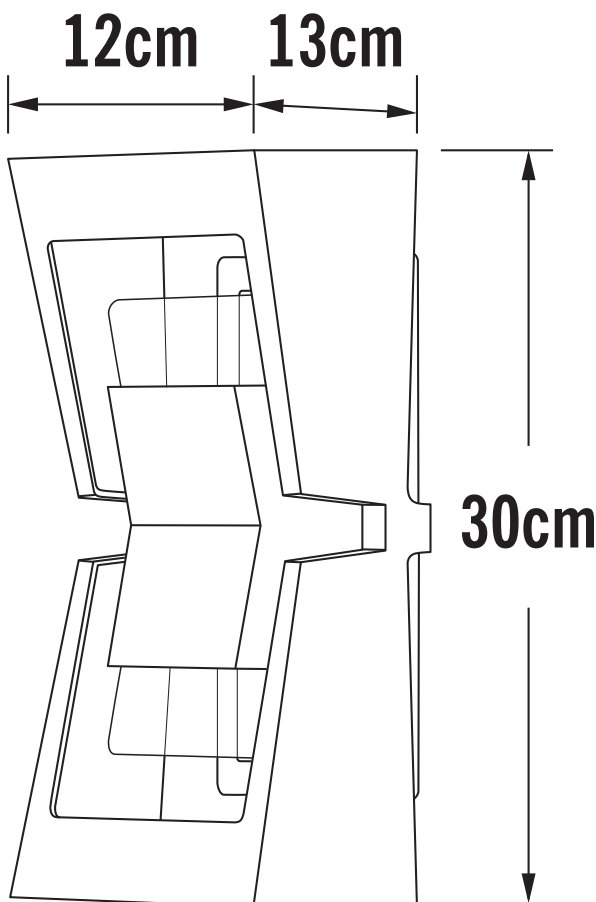

SPECIFICATION

- Ingress protection: IP54
- Class: Class I - Single Insulated, Earthed
- Voltage: 230V