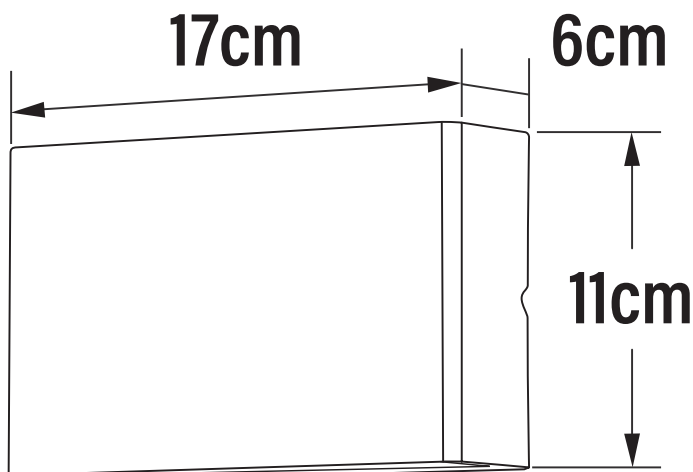

SPECIFICATION

- Ingress protection: IP54
- Class: Class I - Single Insulated, Earthed
- Voltage: 230V