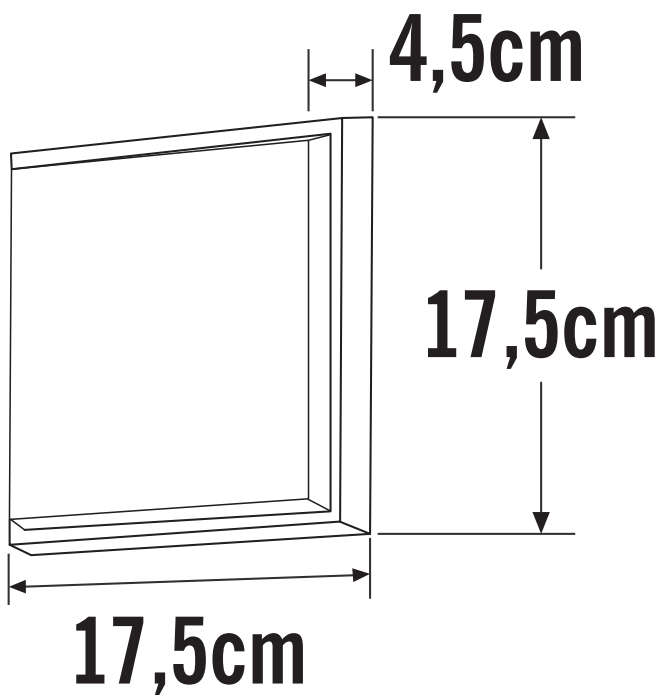

SPECIFICATION

- Ingress protection: IP54
- Class: Class I - Single Insulated, Earthed
- Voltage: 230V