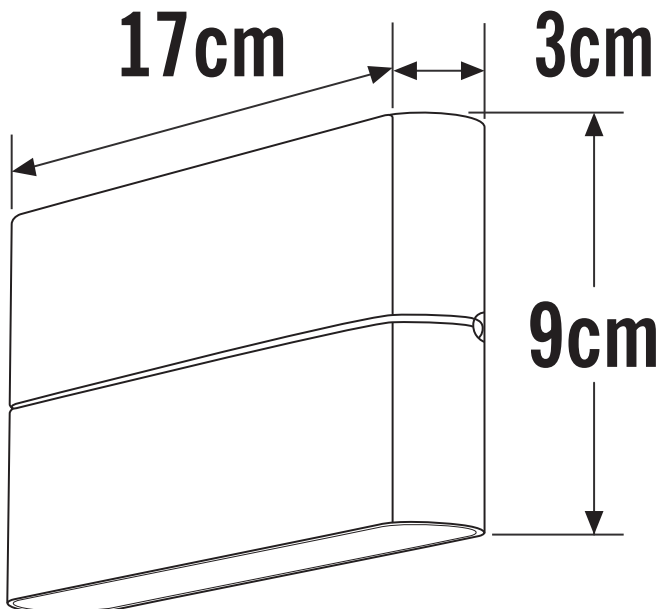

SPECIFICATION

- Ingress protection: IP54
- Class: Class I - Single Insulated, Earthed
- Voltage: 230V