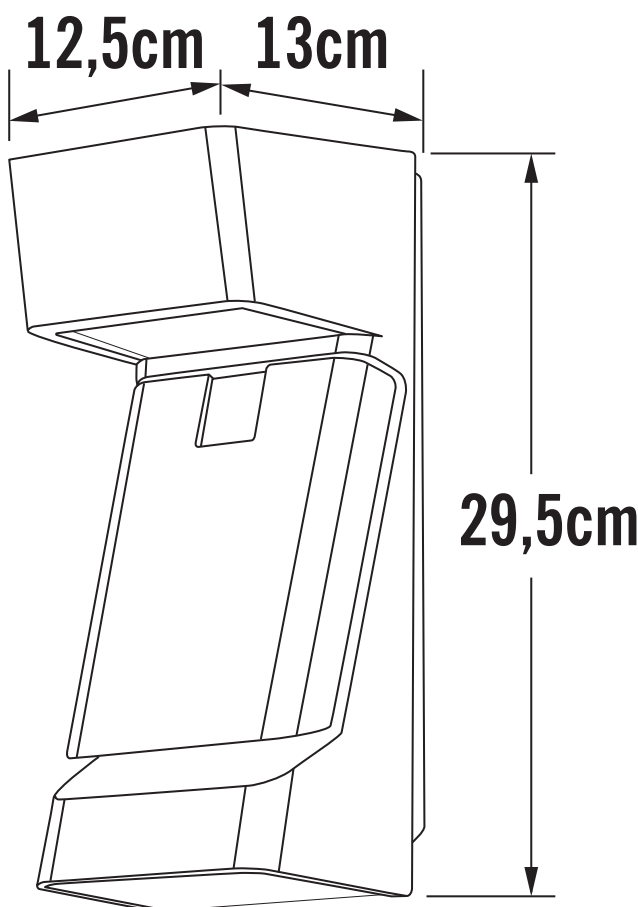

SPECIFICATION

- Ingress protection: IP54
- Class: Class I - Single Insulated, Earthed
- Voltage: 230V