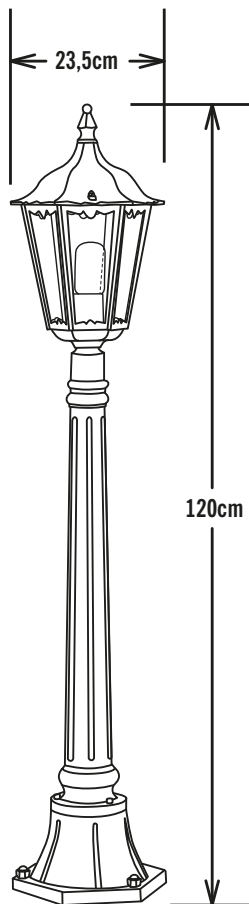

SPECIFICATION

- Ingress protection: IP43
- Class: Class I - Single Insulated, Earthed
- Voltage: 230V