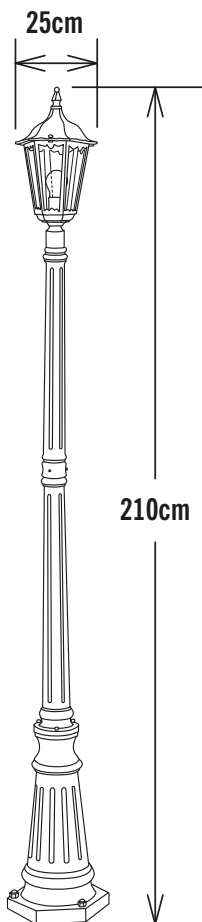

## Konstsmide - Firenze - 7233-250 - White Outdoor Lamp Post

### REFERENCE

- SKU: FCL-17673
- Supplier SKU: 7233-250
- Barcode: 7318307233254

### APPEARANCE

- Base: White Paint

### DIMENSION

- Height: 2100mm
- Width: 250mm
- Depth: 250mm
- Weight: 6kg