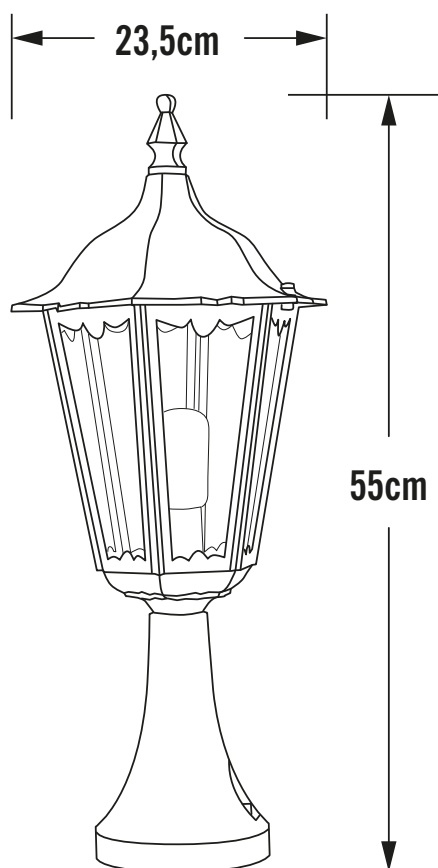

Konstsmide - Firenze - 7214-250 - White Outdoor Post Light**REFERENCE**

- SKU: FCL-17674
- Supplier SKU: 7214-250
- Barcode: 7318307214253

CATEGORY

- Brand: Konstsmide
- Family: Firenze
- Category: Outdoor Lighting / Post & Pedestal / Post

APPEARANCE

- Base: White Paint

DIMENSION

- Height: 550mm
- Width: 235mm
- Depth: 235mm
- Weight: 1.65kg

LIGHT SOURCE

- Lamp included: No
- Lamp detail: 100W Max E27 ES (required)
- Dimmable
- Energy class: Not applicable
- Switch: No