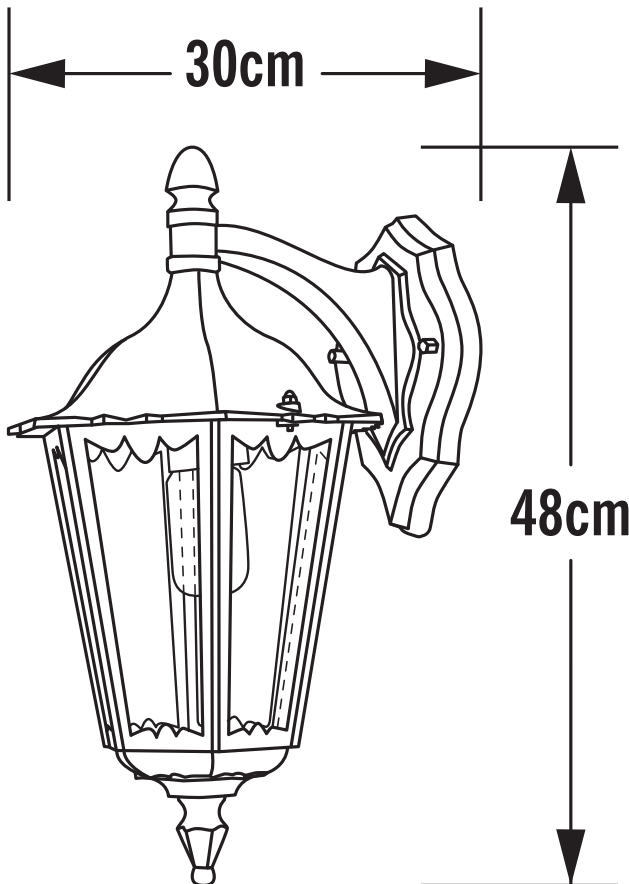

SPECIFICATION

- Ingress protection: IP43
- Class: Class I - Single Insulated, Earthed
- Voltage: 230V