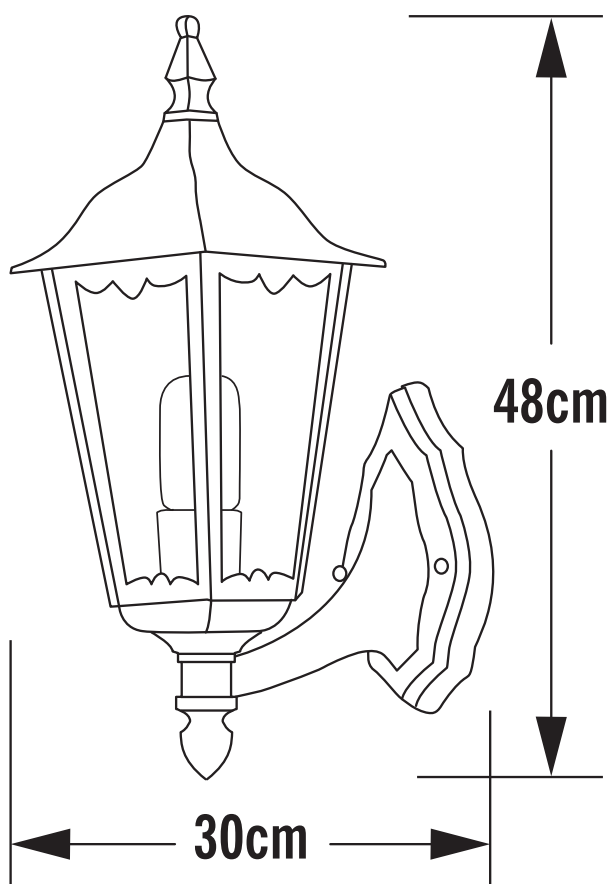

SPECIFICATION

- Ingress protection: IP43
- Class: Class I - Single Insulated, Earthed
- Voltage: 230V