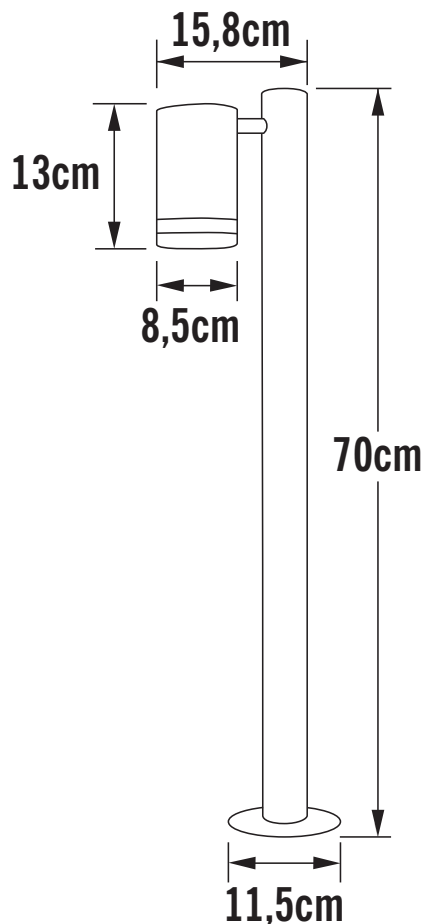

SPECIFICATION

- Ingress protection: IP44
- Class: Class I - Single Insulated, Earthed
- Voltage: 230V