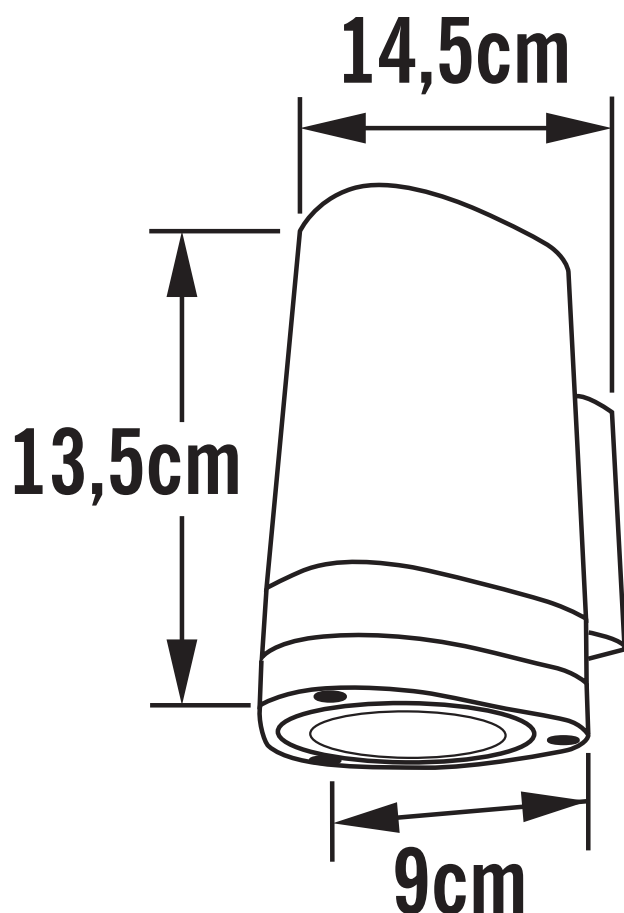

SPECIFICATION

- Ingress protection: IP44
- Class: Class I - Single Insulated, Earthed
- Voltage: 230V