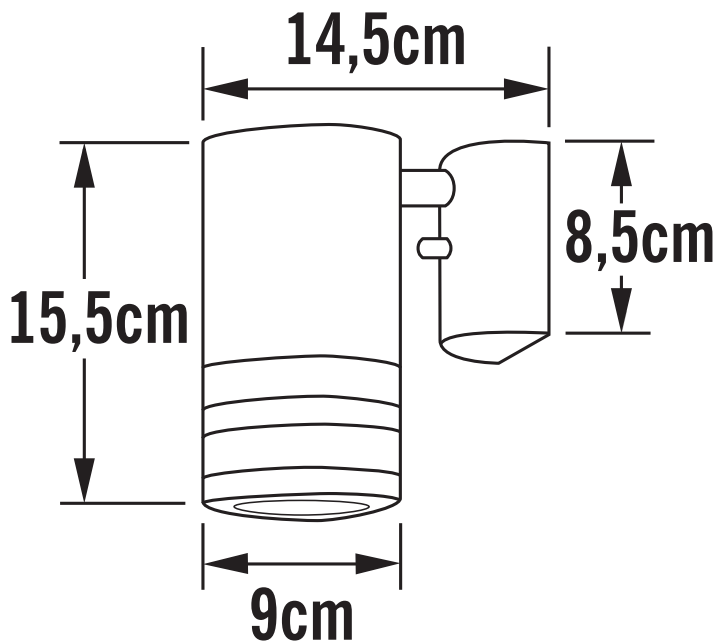

SPECIFICATION

- Ingress protection: IP44
- Class: Class I - Single Insulated, Earthed
- Voltage: 230V