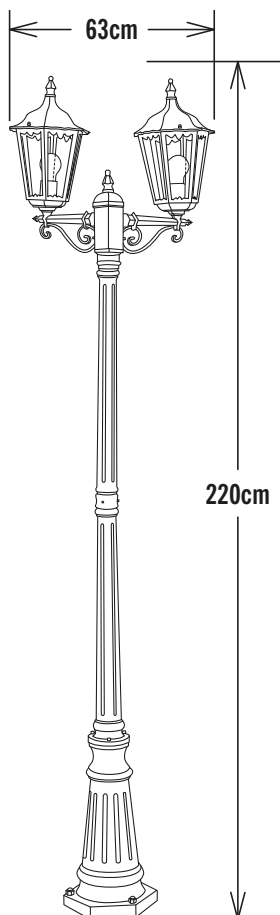

SPECIFICATION

- Ingress protection: IP43
- Class: Class I - Single Insulated, Earthed
- Voltage: 230V