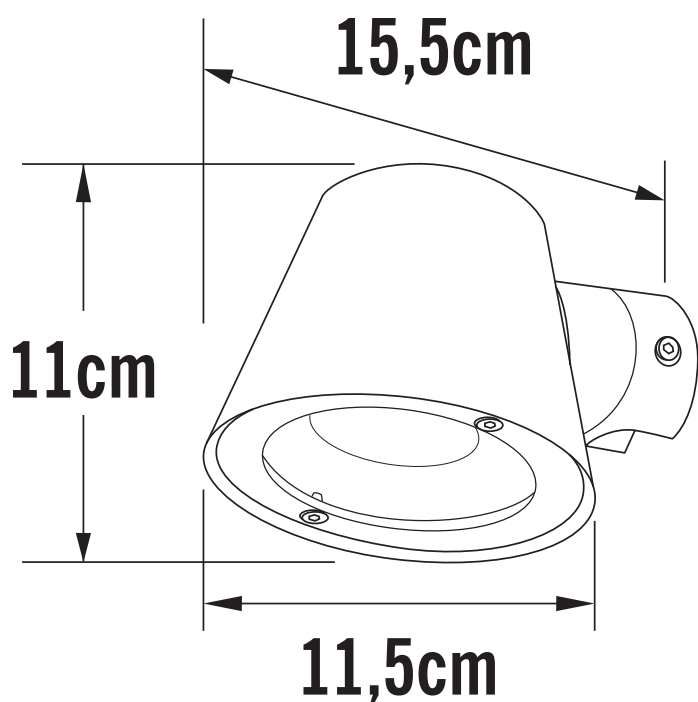

SPECIFICATION

- Ingress protection: IP44
- Class: Class I - Single Insulated, Earthed
- Voltage: 230V