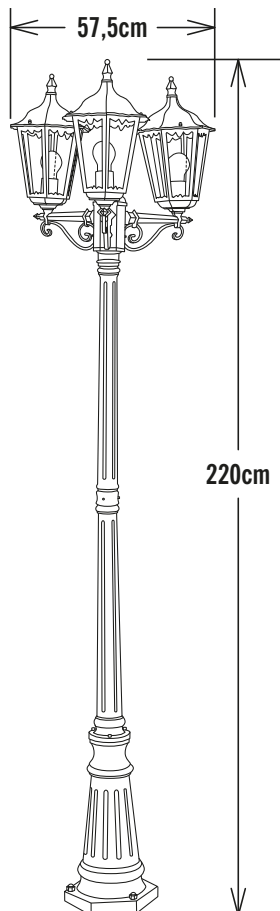

SPECIFICATION

- Ingress protection: IP43
- Class: Class I - Single Insulated, Earthed
- Voltage: 230V