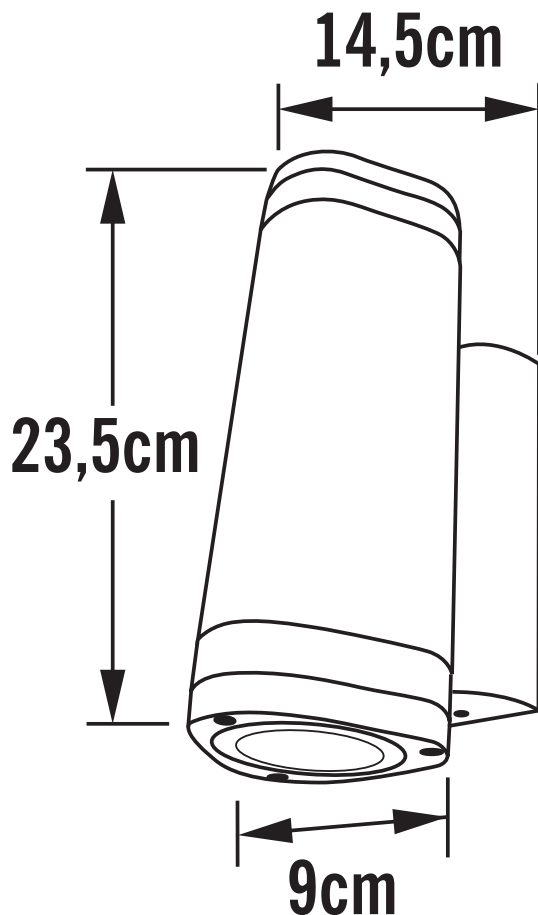

SPECIFICATION

- Ingress protection: IP44
- Class: Class I - Single Insulated, Earthed
- Voltage: 230V