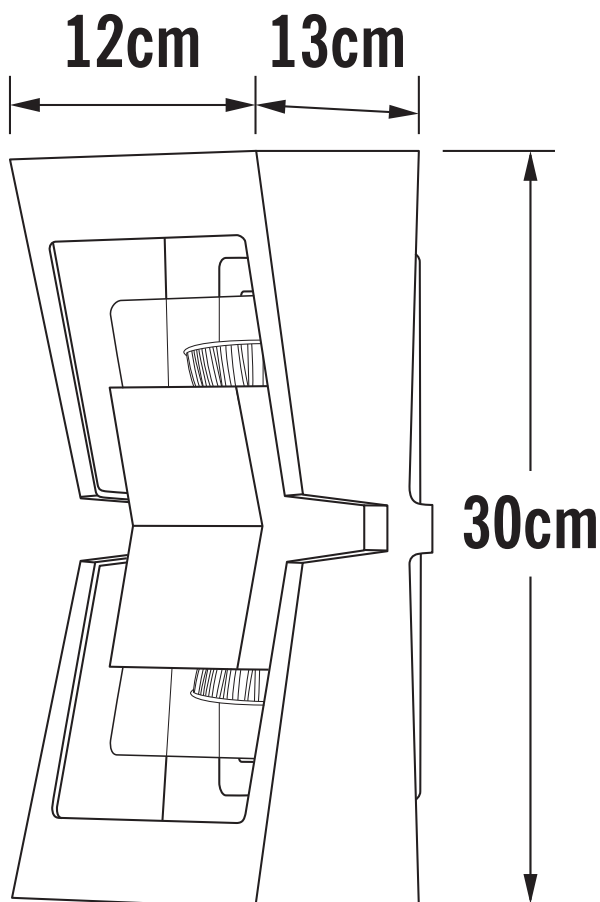

SPECIFICATION

- Ingress protection: IP54
- Class: Class I - Single Insulated, Earthed
- Voltage: 230V