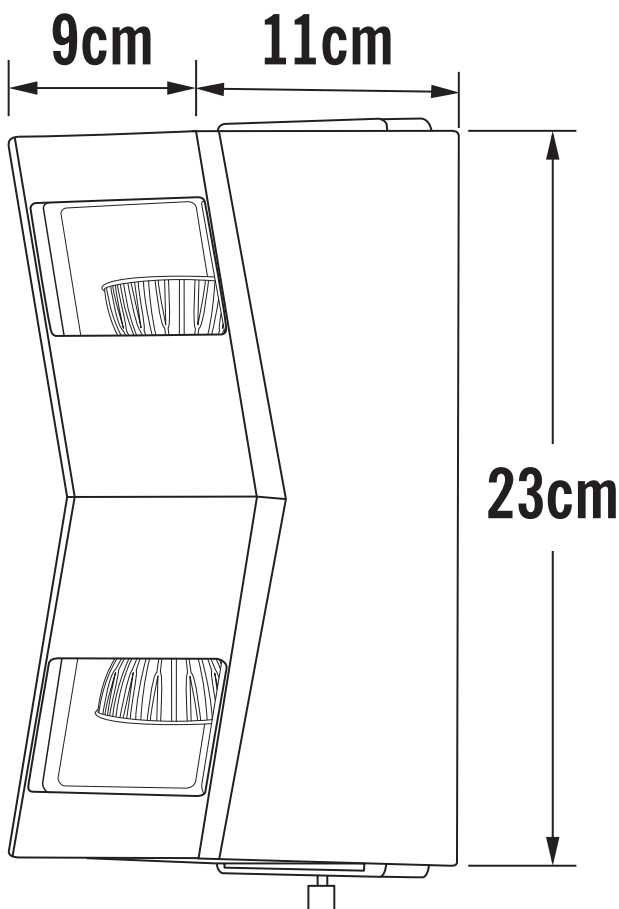

Konstsmide - Potenza - 7956-250 - White 2 Light IP54 Outdoor Wall Washer Light

REFERENCE

- SKU: FCL-17696
- Supplier SKU: 7956-250
- Barcode: 7318307956252

CATEGORY

- Brand: Konstsmide
- Family: Potenza
- Category: Outdoor Lighting / Wall / Washer

APPEARANCE

- Base: White Paint

DIMENSION

- Height: 230mm
- Width: 90mm
- Depth: 110mm
- Weight: .84kg

LIGHT SOURCE

- Lamp included: No
- Lamp detail: 2 x 6W Max LED GU10 (required)
- Dimmable
- Energy class: Not applicable
- Switch: No

SPECIFICATION

- Ingress protection: IP54
- Class: Class I - Single Insulated, Earthed
- Voltage: 230V

CONTACT