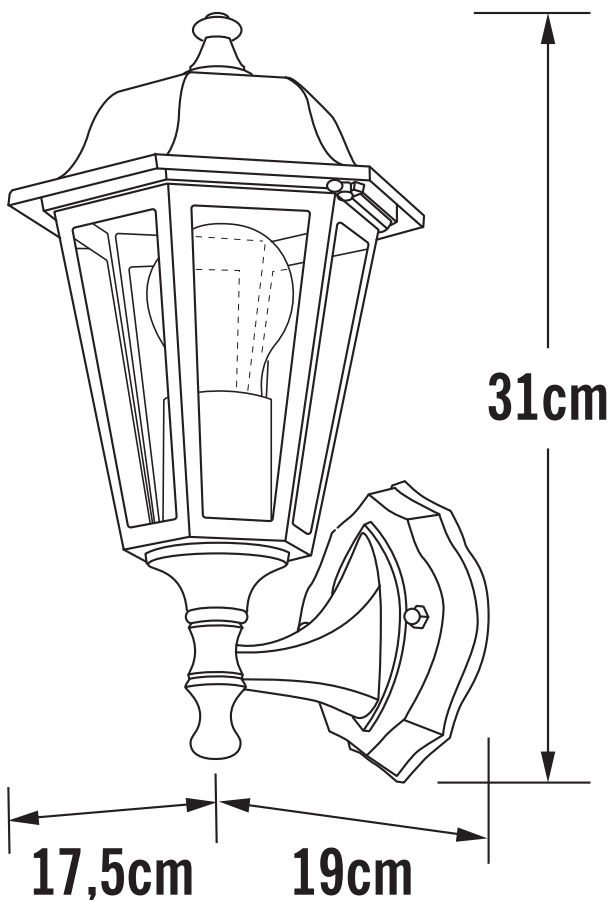

SPECIFICATION

- Ingress protection: IP23
- Class: Class I - Single Insulated, Earthed
- Voltage: 230V