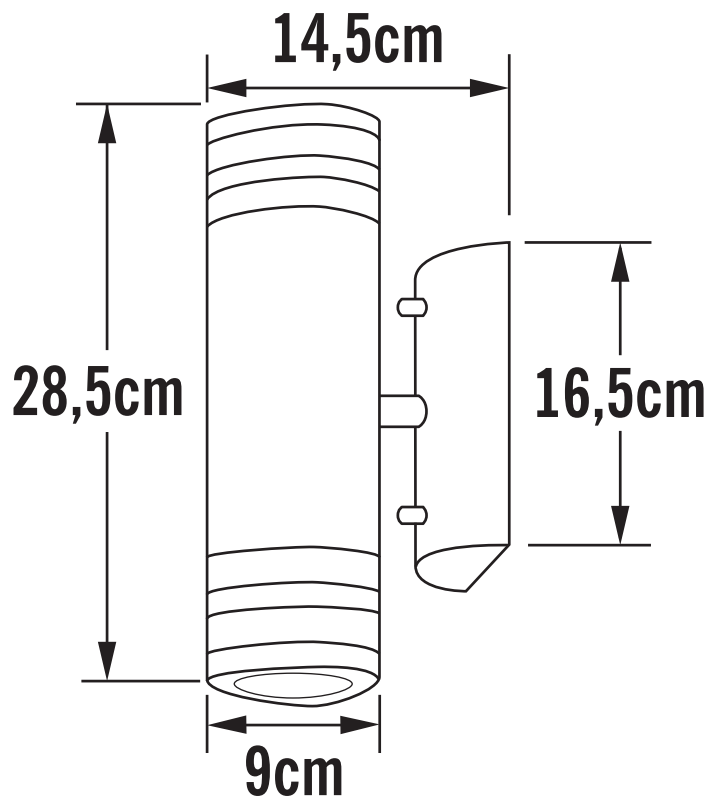

Konstsmide - Modena - 7516-250 - White 2 Light IP44 Outdoor Wall Washer Light**REFERENCE**

- SKU: FCL-17699
- Supplier SKU: 7516-250
- Barcode: 7318307516258

CATEGORY

- Brand: Konstsmide
- Family: Modena
- Category: Outdoor Lighting / Wall / Washer

APPEARANCE

- Base: White Paint

DIMENSION

- Height: 300mm
- Width: 85mm
- Depth: 145mm
- Weight: .91kg

LIGHT SOURCE

- Lamp included: No
- Lamp detail: 2 x 35W Max GU10 Halogen (required)
- Dimmable
- Energy class: Not applicable
- Switch: No

SPECIFICATION

- Ingress protection: IP44
- Class: Class I - Single Insulated, Earthed
- Voltage: 230V

**CONTACT**