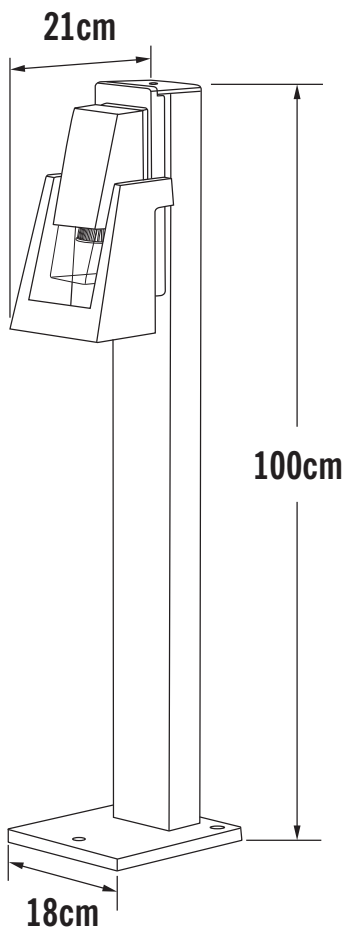

SPECIFICATION

- Ingress protection: IP54
- Class: Class I - Single Insulated, Earthed
- Voltage: 230V