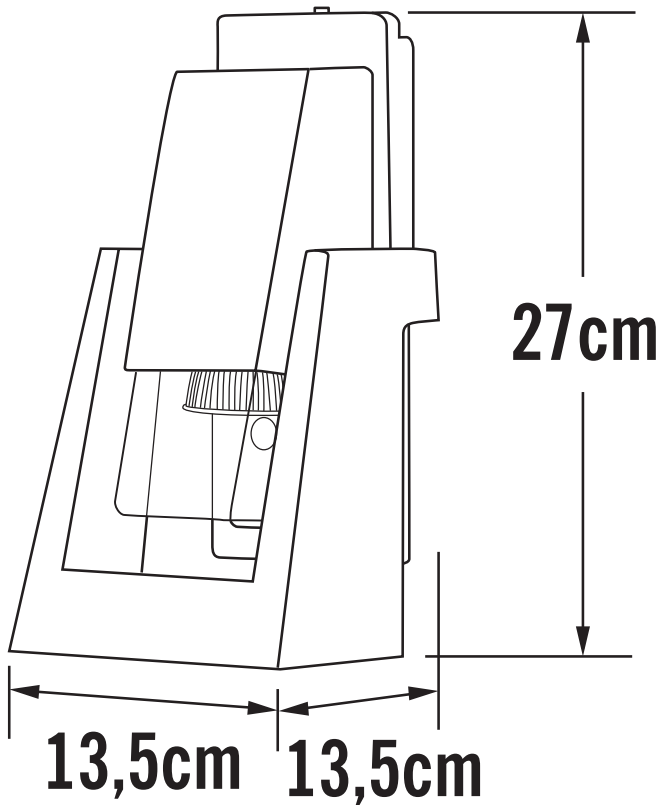

SPECIFICATION

- Ingress protection: IP54
- Class: Class I - Single Insulated, Earthed
- Voltage: 230V