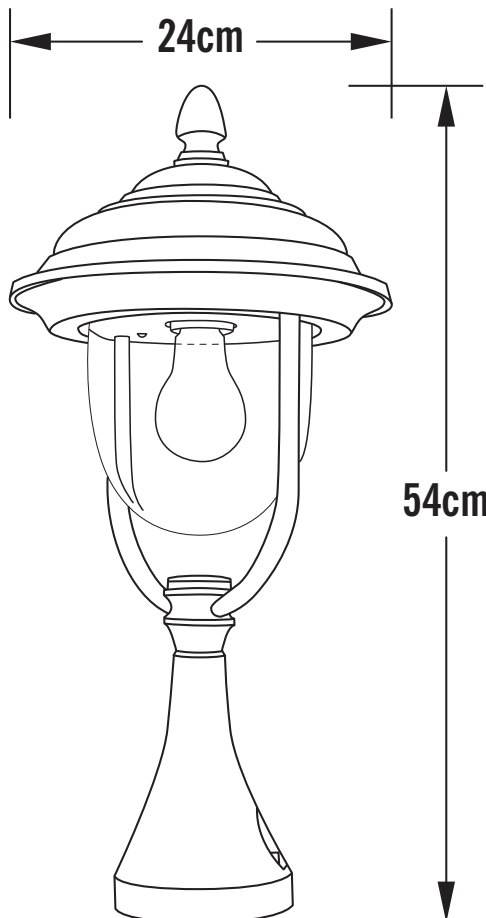

SPECIFICATION

- Ingress protection: IP43
- Class: Class I - Single Insulated, Earthed
- Voltage: 230V