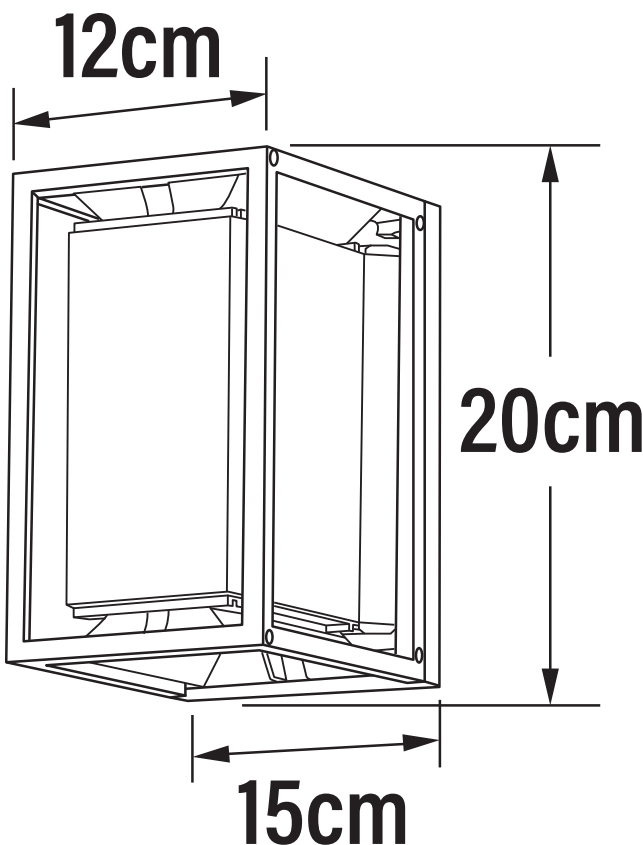

SPECIFICATION

- Ingress protection: IP44
- Class: Class I - Single Insulated, Earthed
- Voltage: 230V