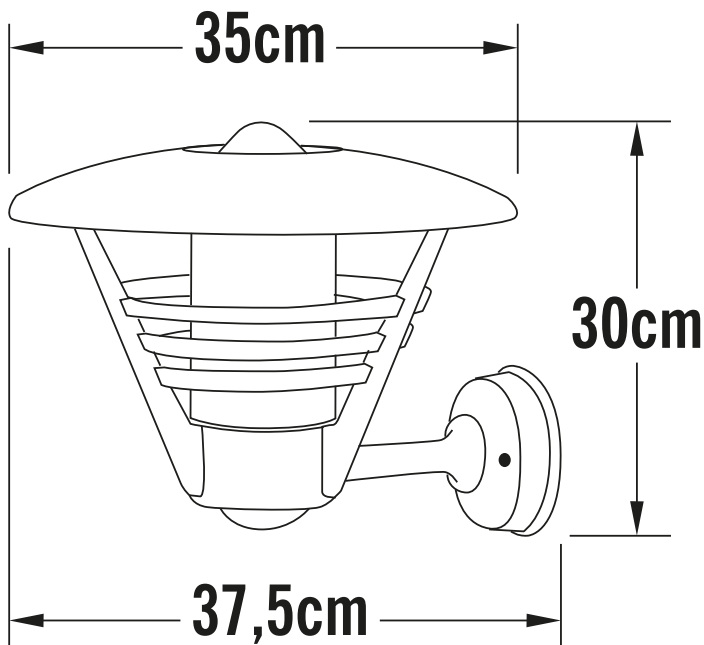

SPECIFICATION

- Ingress protection: IP23
- Class: Class I - Single Insulated, Earthed
- Voltage: 230V