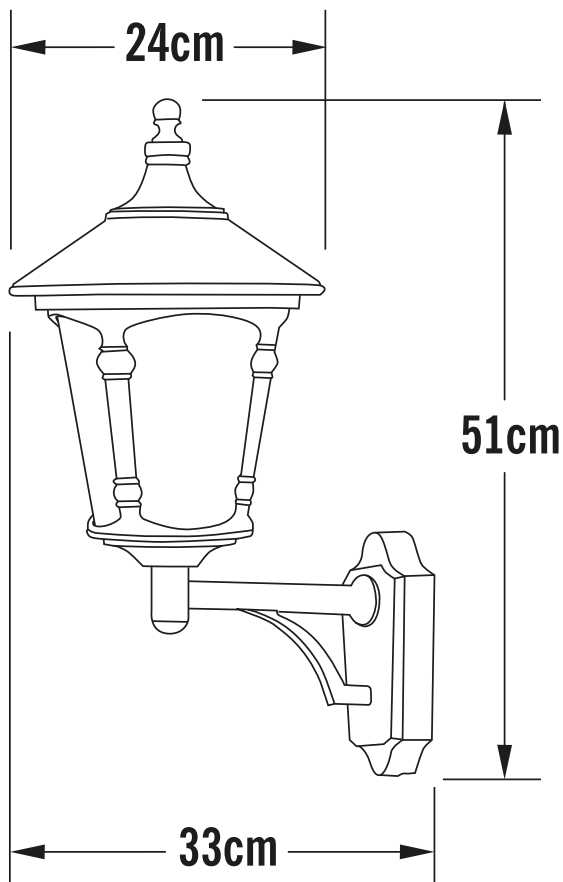

Konstsmide - Virgo - 571-250 - White Outdoor Wall Light

REFERENCE

- SKU: FCL-17719
- Supplier SKU: 571-250
- Barcode: 7318305712508

CATEGORY

- Brand: Konstsmide
- Family: Virgo
- Category: Outdoor Lighting / Wall / Decorative

APPEARANCE

- Base: White Paint

DIMENSION

- Height: 510mm
- Width: 240mm
- Depth: 330mm
- Weight: 2.4kg

LIGHT SOURCE

- Lamp included: No
- Lamp detail: 100W Max E27 ES (required)
- Dimmable
- Energy class: Not applicable
- Switch: No