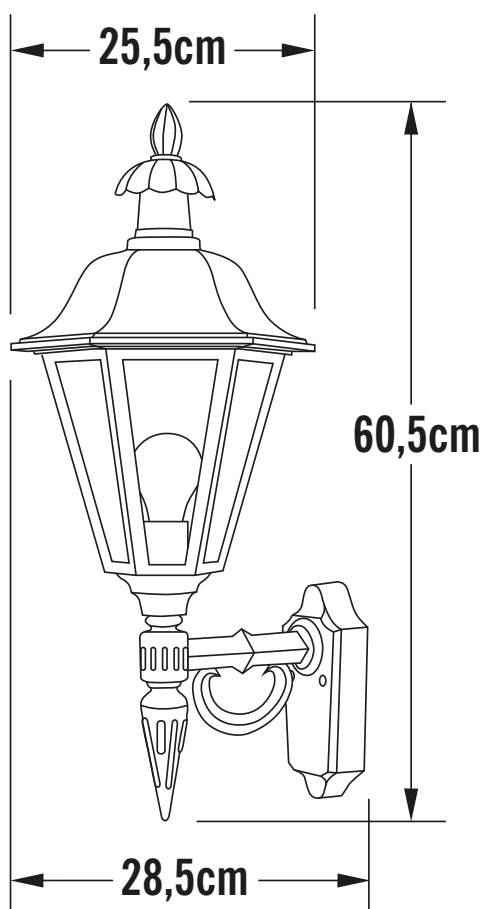

SPECIFICATION

- Ingress protection: IP23
- Class: Class I - Single Insulated, Earthed
- Voltage: 230V