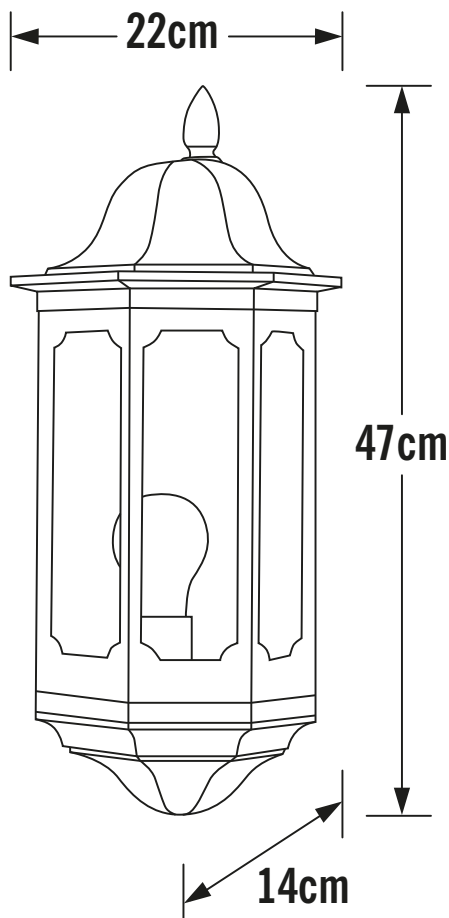

Konstsmide - Pallas - 566-250 - White Outdoor Half Lantern Wall Light

REFERENCE

- SKU: FCL-17721
- Supplier SKU: 566-250
- Barcode: 7318305662506

CATEGORY

- Brand: Konstsmide
- Family: Pallas
- Category: Outdoor Lighting / Wall / Half Lantern

APPEARANCE

- Base: White Paint

DIMENSION

- Height: 470mm
- Width: 220mm
- Depth: 140mm
- Weight: 2.6kg

LIGHT SOURCE

- Lamp included: No
- Lamp detail: 100W Max E27 ES (required)
- Dimmable
- Energy class: Not applicable
- Switch: No