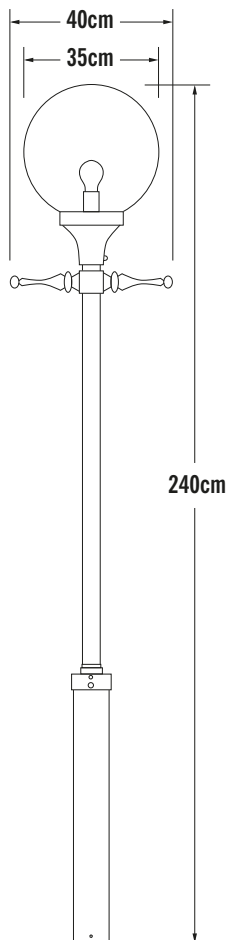

Konstsmide - Orion - 468-250 - White Outdoor Lamp Post

REFERENCE

- SKU: FCL-17723
- Supplier SKU: 468-250
- Barcode: 7318304682505

CATEGORY

- Brand: Konstsmide
- Family: Orion
- Category: Outdoor Lighting / Post & Pedestal / Lamp

APPEARANCE

- Base: White Paint

DIMENSION

- Height: 2400mm
- Width: 400mm
- Depth: 350mm
- Weight: 6.45kg

LIGHT SOURCE

- Lamp included: No
- Lamp detail: 100W Max E27 ES (required)
- Dimmable
- Energy class: Not applicable
- Switch: No