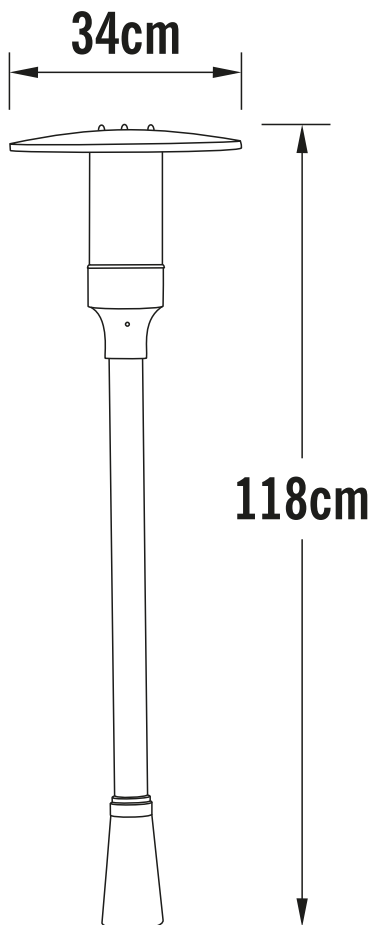

Konstsmide - Nova - 405-250 - White IP44 Outdoor Post Light

**REFERENCE**

- SKU: FCL-17728
- Supplier SKU: 405-250
- Barcode: 7318304052506

CATEGORY

- Brand: Konstsmide
- Family: Nova
- Category: Outdoor Lighting / Post & Pedestal / Post

APPEARANCE

- Base: White Paint

DIMENSION

- Height: 1180mm
- Diameter: 340mm
- Weight: 4.15kg

LIGHT SOURCE

- Lamp included: No
- Lamp detail: 50W Max GU10 Halogen (required)
- Dimmable
- Energy class: Not applicable
- Switch: No