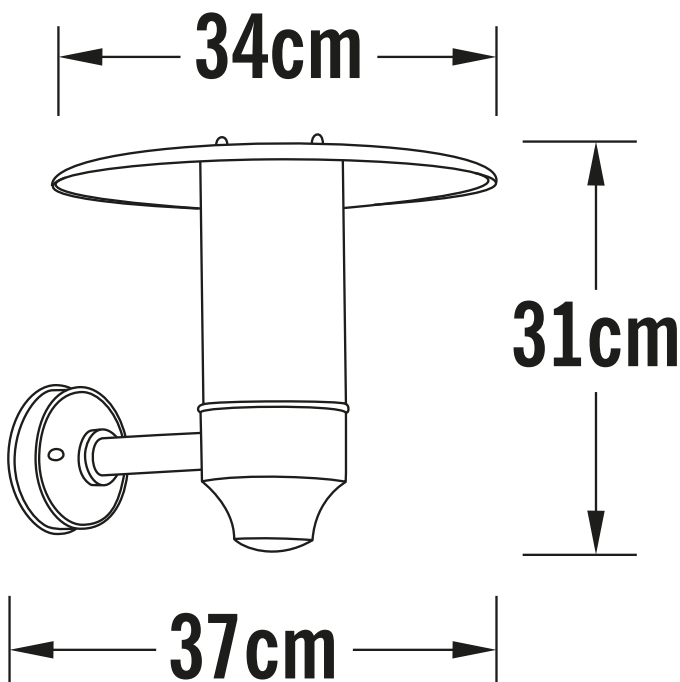

SPECIFICATION

- Ingress protection: IP44
- Class: Class I - Single Insulated, Earthed
- Voltage: 230V