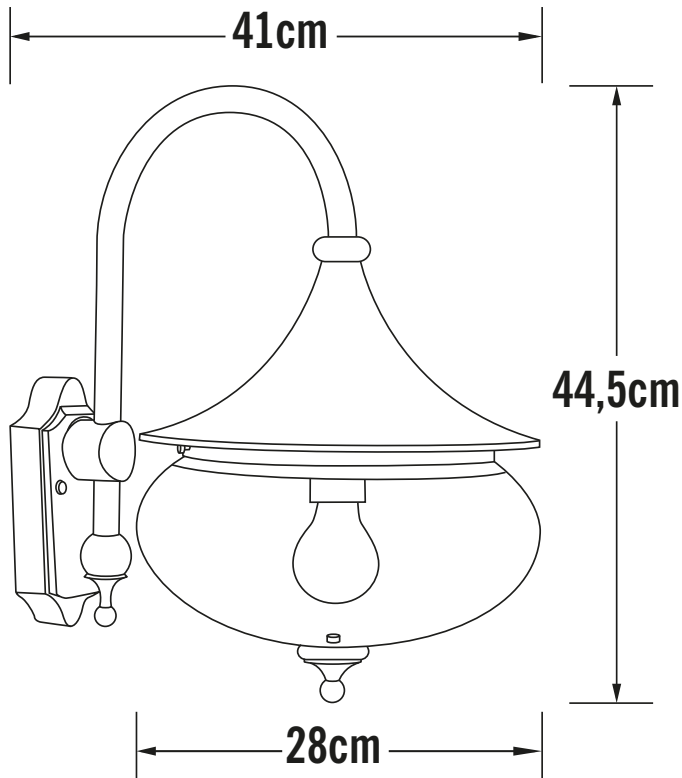

SPECIFICATION

- Ingress protection: IP23
- Class: Class I - Single Insulated, Earthed
- Voltage: 230V