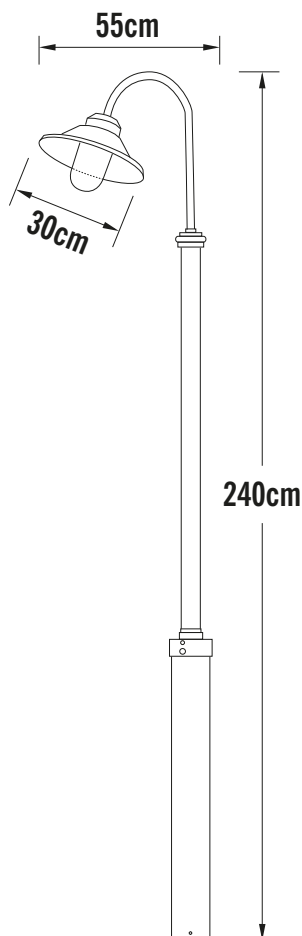

Konstsmide - Vega - 560-250 - White Outdoor Lamp Post

REFERENCE

- SKU: FCL-17735
- Supplier SKU: 560-250
- Barcode: 7318305602502

CATEGORY

- Brand: Konstsmide
- Family: Vega
- Category: Outdoor Lighting / Post & Pedestal / Lamp

APPEARANCE

- Base: White Paint

DIMENSION

- Height: 2400mm
- Width: 300mm
- Depth: 550mm
- Weight: 5.4kg

LIGHT SOURCE

- Lamp included: No
- Lamp detail: 60W Max E27 ES (required)
- Dimmable
- Energy class: Not applicable
- Switch: No