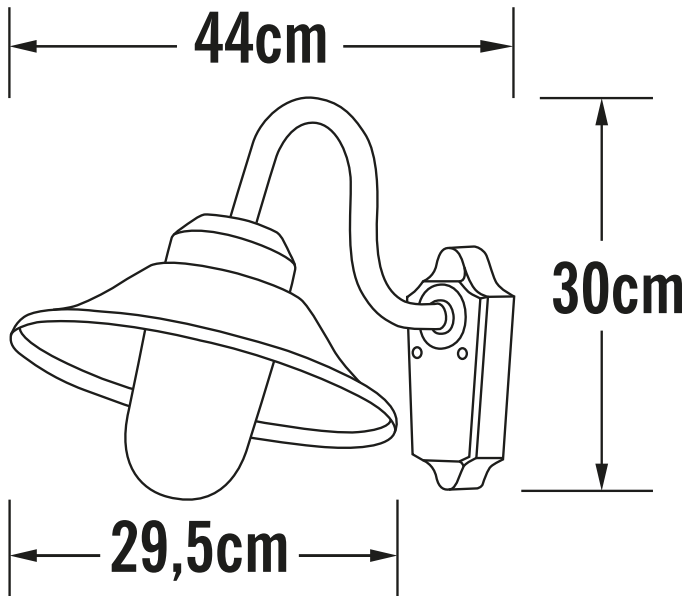

Konstsmide - Vega - 556-250 - White Outdoor Wall Light

REFERENCE

- SKU: FCL-17736
- Supplier SKU: 556-250
- Barcode: 7318305562509

CATEGORY

- Brand: Konstsmide
- Family: Vega
- Category: Outdoor Lighting / Wall / Decorative

APPEARANCE

- Base: White Paint

DIMENSION

- Height: 300mm
- Width: 295mm
- Depth: 440mm
- Weight: 1.65kg

LIGHT SOURCE

- Lamp included: No
- Lamp detail: 60W Max E27 ES (required)
- Dimmable
- Energy class: Not applicable
- Switch: No

SPECIFICATION

- Ingress protection: IP23
- Class: Class I - Single Insulated, Earthed
- Voltage: 230V

CONTACT